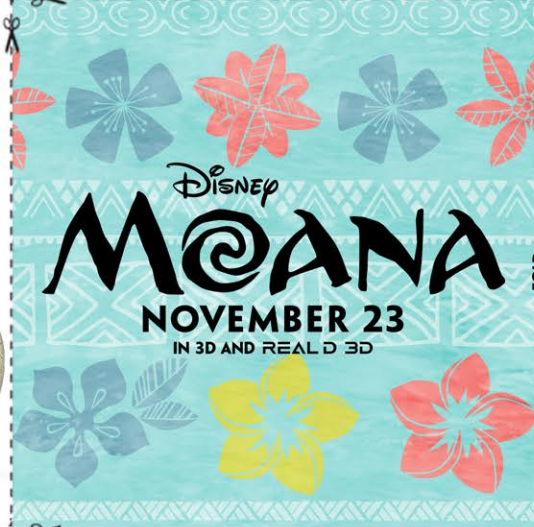

FOLD

FOLD

FOLD

FOLD

MEMORY MATCH

Have an adult cut out the cards from all six pages. Fold each card on the indicated line and glue or tape the inside to make a two-sided card with the logo on one side and the character on the other. Place the cards character side down on a smooth surface and mix them up. Turn over two cards at a time to see if they match. If they don't, turn them face down again. Take turns turning over cards using your memory to recall where a matching card may be located. The person who matches the most pairs wins!

FOLD

FOLD

FOLD

MOANA BOOKMARKS

HAVE AN ADULT HELP YOU CUT OUT THE BOOKMARK ALONG THE DOTTED LINES. FOLD THE BOOKMARK IN HALF USING SOME GLUE TO SECURE THE SIDES TOGETHER.

MOANA

x

Disney
MOANA
NOVEMBER 23
IN 3D AND REAL D 3D