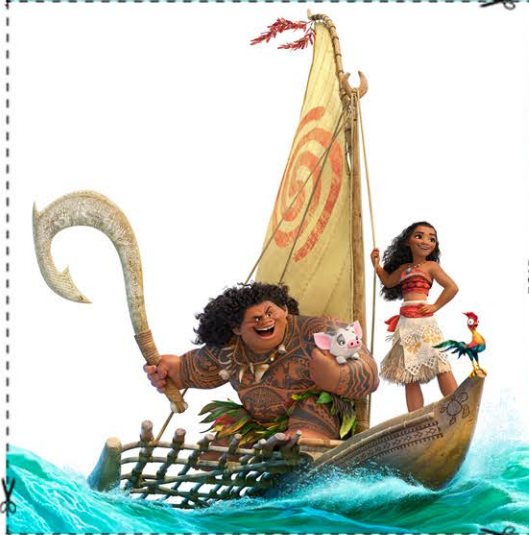

MEMORY MATCH

Have an adult cut out the cards from all six pages. Fold each card on the indicated line and glue or tape the inside to make a two-sided card with the logo on one side and the character on the other. Place the cards character side down on a smooth surface and mix them up. Turn over two cards at a time to see if they match. If they don't, turn them face down again. Take turns turning over cards using your memory to recall where a matching card may be located. The person who matches the most pairs wins!

FOLD

FOLD

FOLD